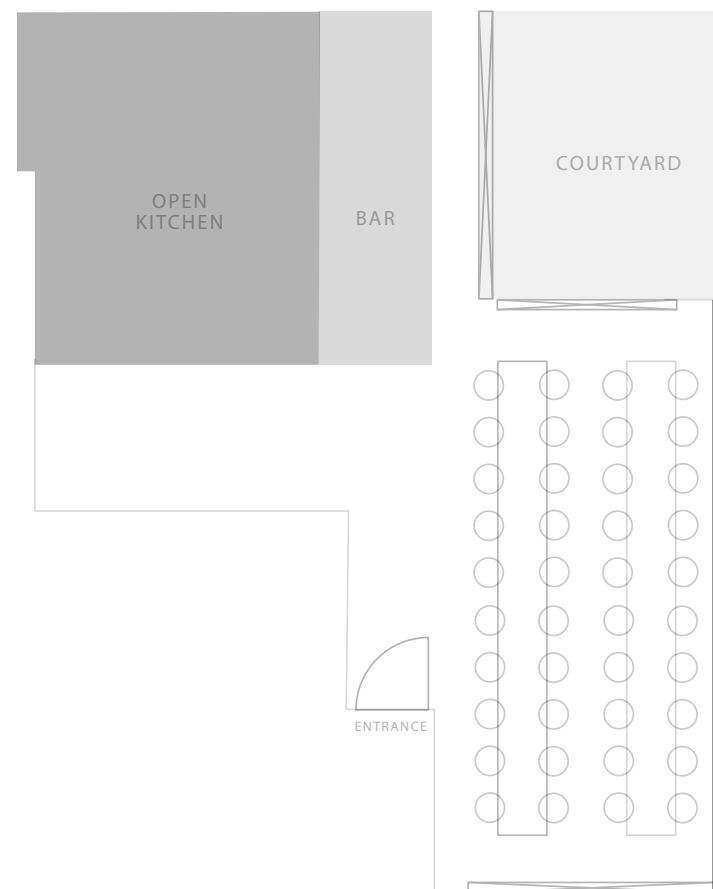

Minimum catering spend applies for exclusive use.
Please note that capacity numbers are subject to change.

STANDING
80 guests

SEATED
60 guests

JOINT CAPACITY
110 guests seated
160 standing
(when booked together with The Courtyard)