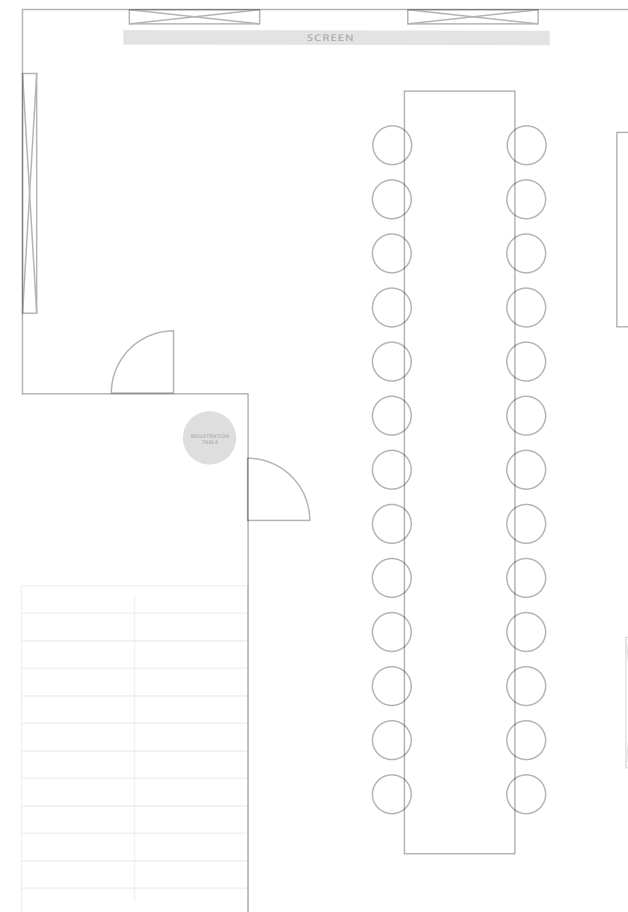

THE KENSINGTON ROOM

Enjoy private dining upstairs at ORSO.

Tucked away upstairs, the Kensington Room is a light-filled private space which allows you and your guests discretion without distraction. Enjoy our shared-style Chef's menus surrounded by a rotating selection of exceptional local art while you enjoy local hospitality at its finest.

The Kensington Room offers an exclusive space suitable for boardroom lunches, corporate dinners, birthday parties, networking events and more.

**Minimum catering spend applies for exclusive use.
Please note that capacity numbers are subject to change.**

STANDING

55 guests

SEATED

40 guests