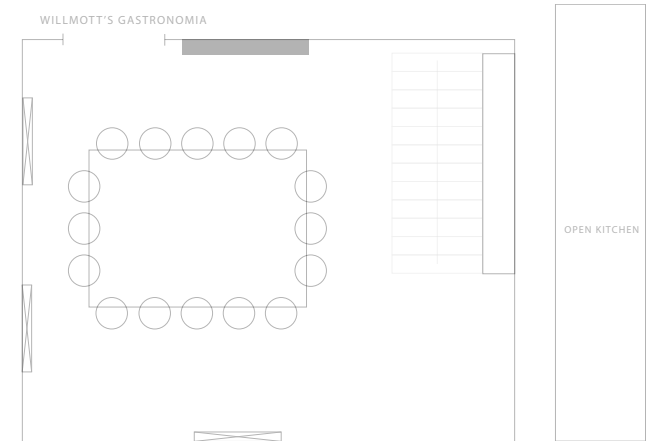

THE ALEXANDRA ROOM

Surround yourself with history when you dine at ORSO.

Built in 1894, the original beauty of our building has been lovingly restored to showcase the historic bluestone walls of the Alexandra Room. A semi-private space located between Willmott's and our main dining room, it provides both a sense of privacy and access to the bustling atmosphere of our state-of-the-art open kitchen.

Minimum catering spend applies for exclusive use. Please note that capacity numbers are subject to change.

STANDING
35 guests

SEATED
26 guests

JOINT CAPACITY
80 guests
*(standing only
(when booked
together with
Willmott's)*